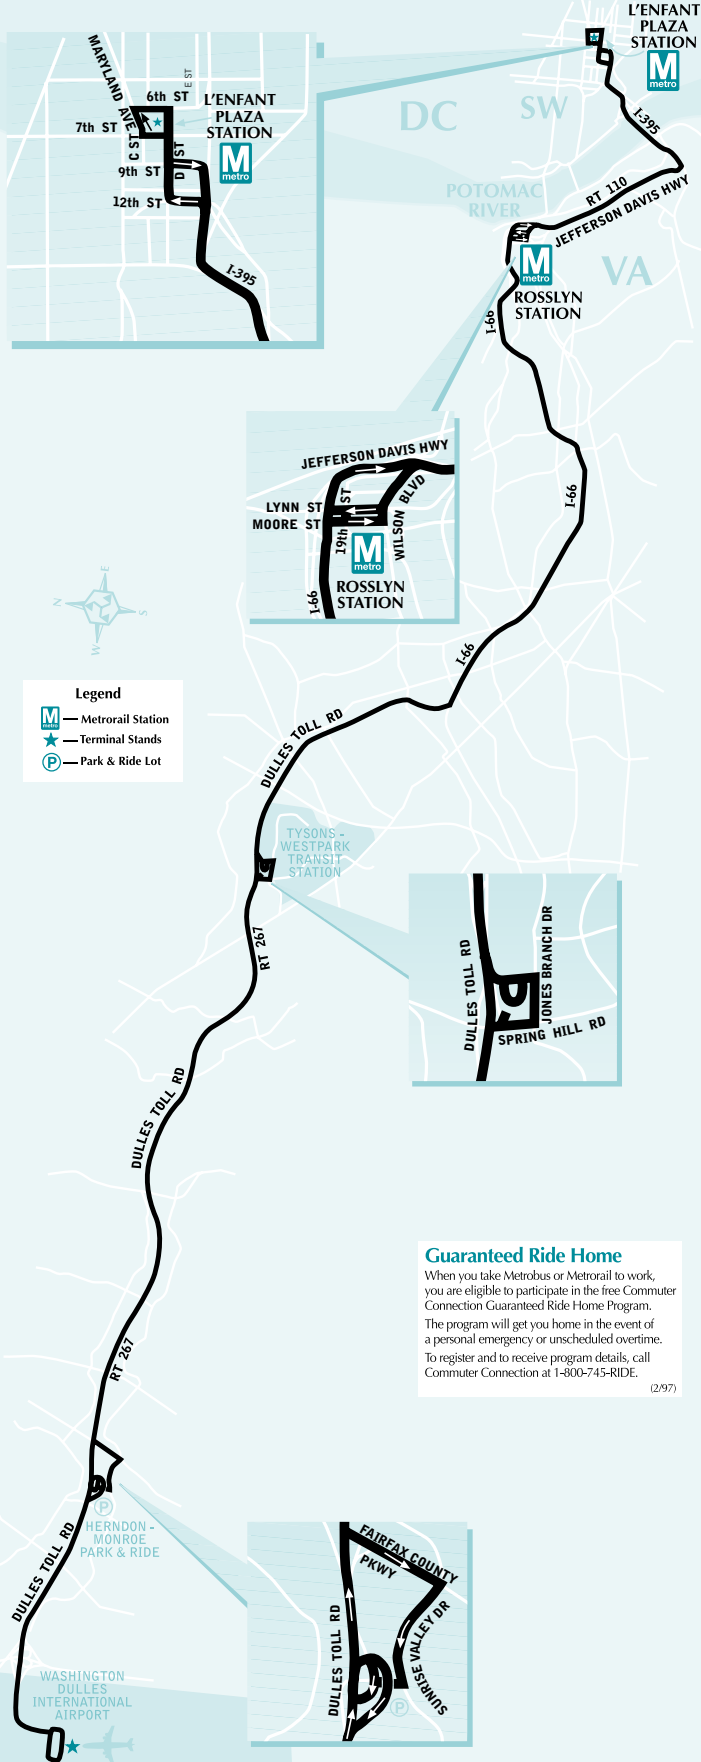

DC – Dulles Line
Route 5A

For route and schedule information
Call 202-637-7000
www.metroopensdoors.com

5A

D.C. - Dulles Line

Weekday Eastbound — Entre semana con dirección al este

Route Number	Dulles Airport	Herndon-Monroe Park & Ride Lot	Tysons-Westpark Transit Station	Rosslyn	D & 7th Sts. SW (L'ENFANT PLAZA)
AM Service — Servicio matutino					
5A	5:50	5:56	-	6:25	6:37
5A	6:30	6:37	-	7:09	7:27
5A	7:00	7:07	-	7:39	7:57
5A	7:30	7:37	-	8:09	8:27
5A	8:00	8:07	-	8:39	8:57
5A	8:40	8:47	-	9:19	9:37
5A	9:20	9:27	-	9:54	10:07
5A	10:00	10:07	-	10:34	10:47
5A	10:40	10:47	10:59	11:15	11:28
5A	11:20	11:27	11:39	11:55	12:08
PM Service — Servicio vespertino					
5A	12:00	12:07	12:19	12:35	12:48
5A	12:40	12:47	12:59	1:15	1:28
5A	1:20	1:27	1:39	1:55	2:08
5A	2:00	2:07	2:19	2:35	2:48
5A	2:35	2:42	-	3:09	3:22
5A	3:10	3:18	-	3:50	4:04
5A	3:45	3:53	-	4:25	4:39
5A	4:15	4:23	-	4:55	5:09
5A	4:45	4:53	-	5:25	5:39
5A	5:15	5:23	-	5:55	6:09
5A	5:45	5:53	-	6:25	6:39
5A	6:15	6:23	-	6:55	7:09
5A	6:45	6:53	-	7:25	7:39
5A	7:25	7:33	7:45	8:00	8:14
5A	8:05	8:13	8:25	8:40	8:54
5A	8:40	8:48	9:00	9:15	9:29
5A	9:20	9:28	9:40	9:55	10:09
5A	10:00	10:08	10:20	10:35	10:49
5A	10:40	10:48	11:00	11:15	11:29
5A	11:40	11:48	12:00	12:15	12:29

Weekday Westbound — Entre semana con dirección al oeste

Route Number	D & 7th Sts. SW (L'Enfant Plaza)	Rosslyn	Tysons-Westpark Transit Station	Herndon-Monroe Park & Ride Lot	DULLES AIRPORT
AM Service — Servicio matutino					
5A	4:50	5:02	-	5:32	5:42
5A	5:30	5:42	-	6:12	6:22
5A	6:00	6:12	-	6:42	6:52
5A	6:25	6:40	-	7:13	7:24
5A	6:55	7:10	-	7:43	7:54
5A	7:35	7:50	-	8:23	8:34
5A	8:10	8:25	-	8:58	9:09
5A	8:50	9:05	-	9:38	9:49
5A	9:30	9:45	-	10:18	10:29
5A	10:10	10:24	10:43	11:00	11:11
5A	10:55	11:09	11:28	11:45	11:56
5A	11:35	11:49	12:08	12:25	12:36
PM Service — Servicio vespertino					
5A	12:15	12:29	12:48	1:05	1:16
5A	12:50	1:04	1:23	1:40	1:51
5A	1:25	1:39	1:58	2:15	2:26
5A	2:00	2:14	2:33	2:50	3:01
5A	2:30	2:45	-	3:24	3:36
5A	3:00	3:15	-	3:54	4:06
5A	3:30	3:45	-	4:24	4:36
5A	4:00	4:15	-	4:54	5:06
5A	4:30	4:45	-	5:24	5:36
5A	5:00	5:15	-	5:54	6:06
5A	5:30	5:45	-	6:24	6:36
5A	6:10	6:25	-	7:04	7:16
5A	6:50	7:05	-	7:44	7:56
5A	7:30	7:41	8:01	8:20	8:29
5A	8:10	8:21	8:41	9:00	9:09
5A	8:50	9:01	9:21	9:40	9:49
5A	9:38	9:48	10:05	10:22	10:31
5A	10:38	10:48	11:05	11:22	11:31